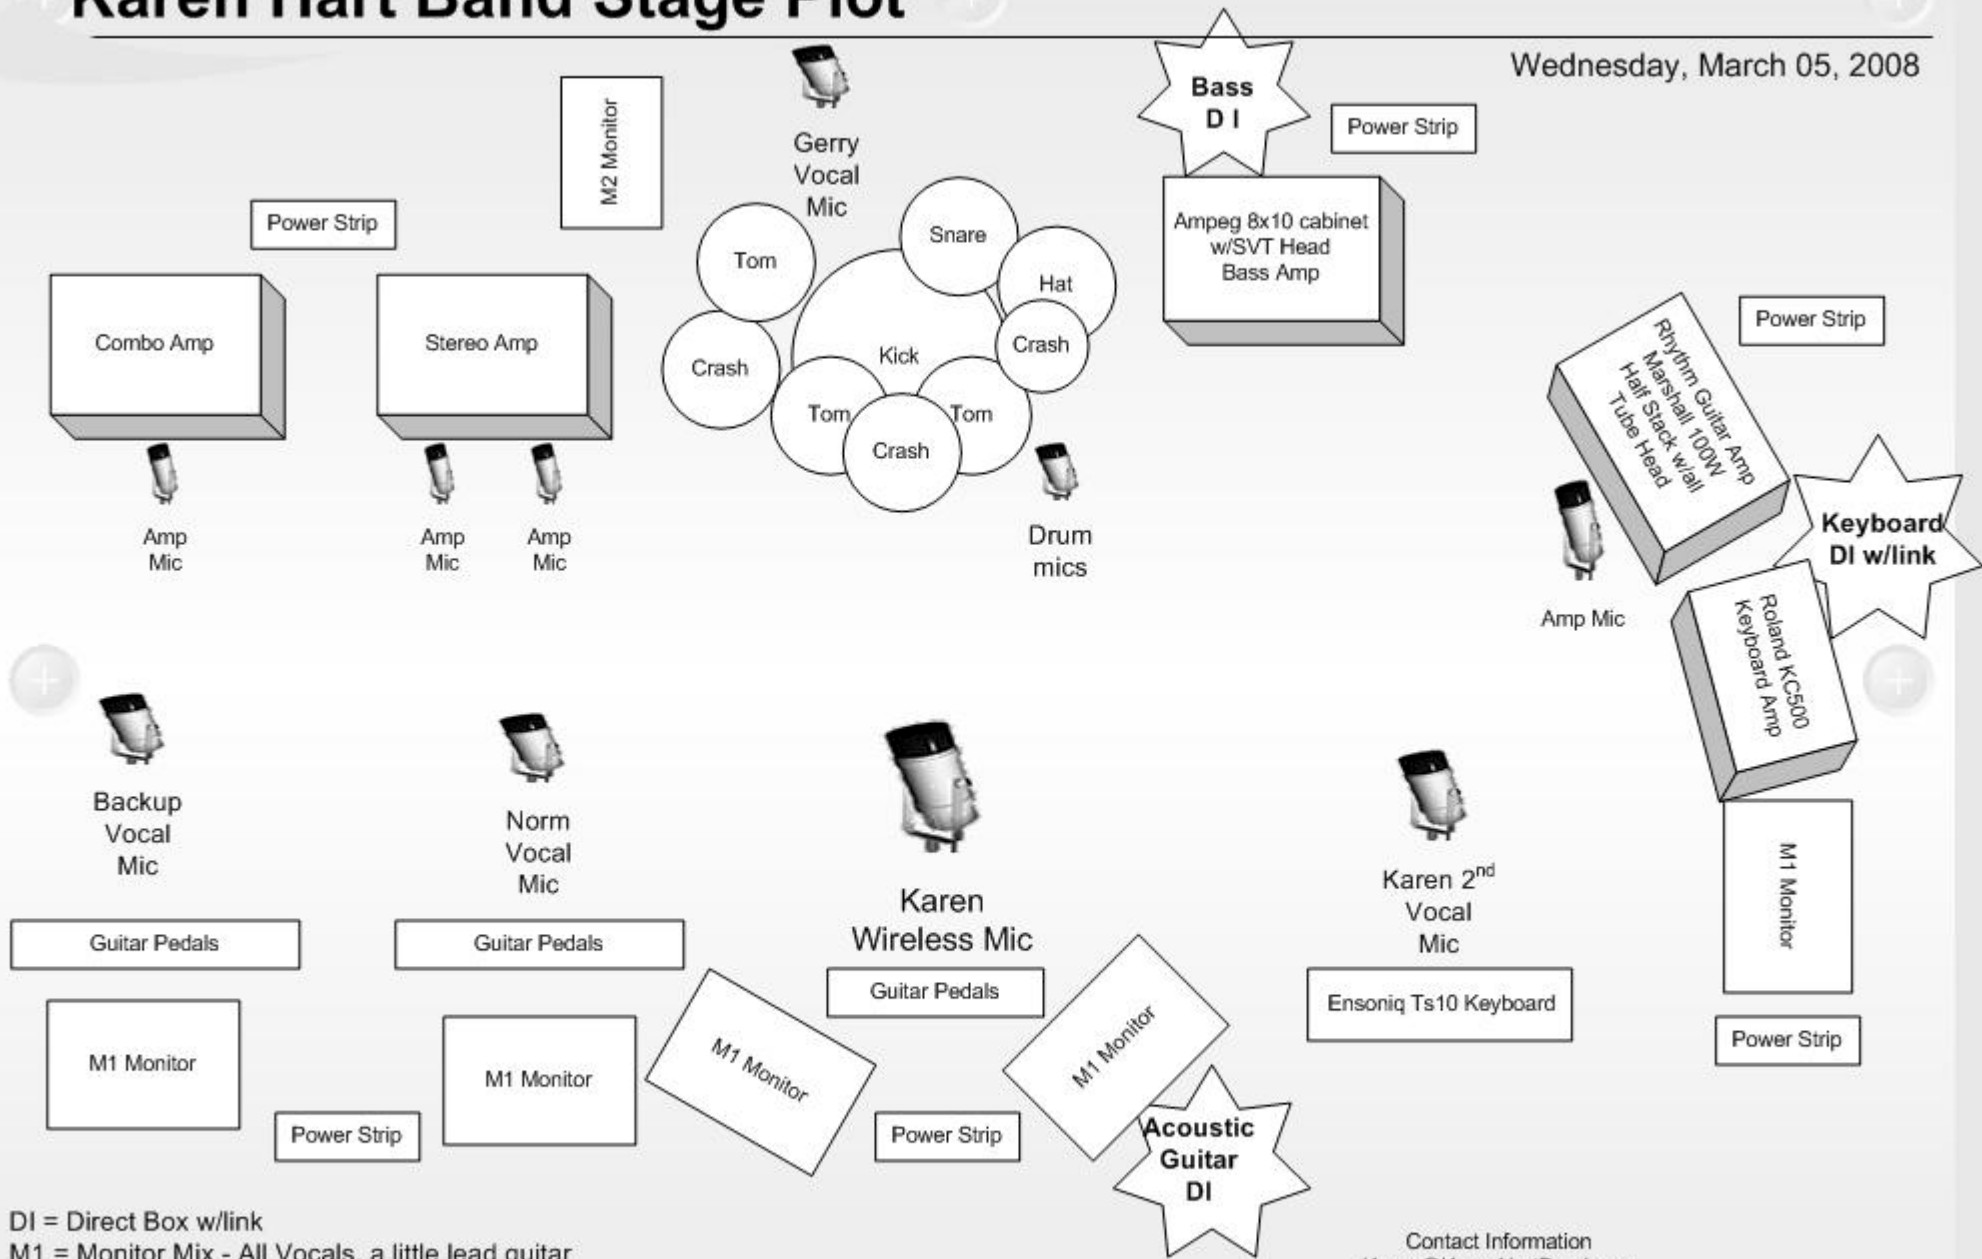

# Karen Hart Band Stage Plot

Wednesday, March 05, 2008

DI = Direct Box w/link

M1 = Monitor Mix - All Vocals, a little lead guitar

M2 = Monitor Mix for drummer - All Vocals, a little of everything, include a lot of kick and snare